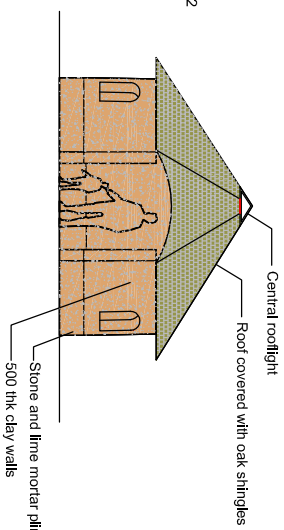

1 PLAN
1:150

2 FRONT ELEVATION
1:100

3 SIDE ELEVATION
1:100

rev:

project:
NEW SHELTER
Letham Park

client:
The Secret Garden

drawing:
**BUILDING PLAN
& ELEVATIONS**

	Arc Chartered Architects 69 Burnside Auchtermuchty KY4 5 7RL T: 01337 828844 F: 01337 828844 M: 07799 908080 E: info@arcarchitects.com W: www.arcarchitects.com
	<small>© Arc Architects 2010. All rights reserved.</small>

scale: 1:100@A4

drawn: TM

date: June 2010

status: **Planning**

drawing no: 09072_01
revision no: